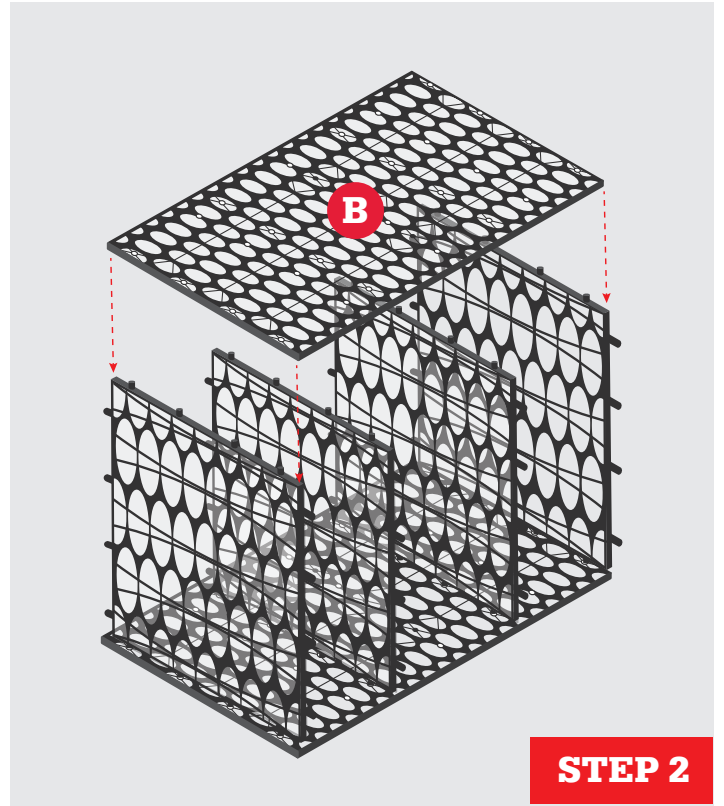

RAINSMART® 4 PLATE SINGLE MODULE ASSEMBLY

A Small Plates **B** Large Plates

0800 247 839 | WWW.CIRTEX.CO.NZ

Components you will need

4 Small Plates

4 Large Plates

1 Rubber Mallet