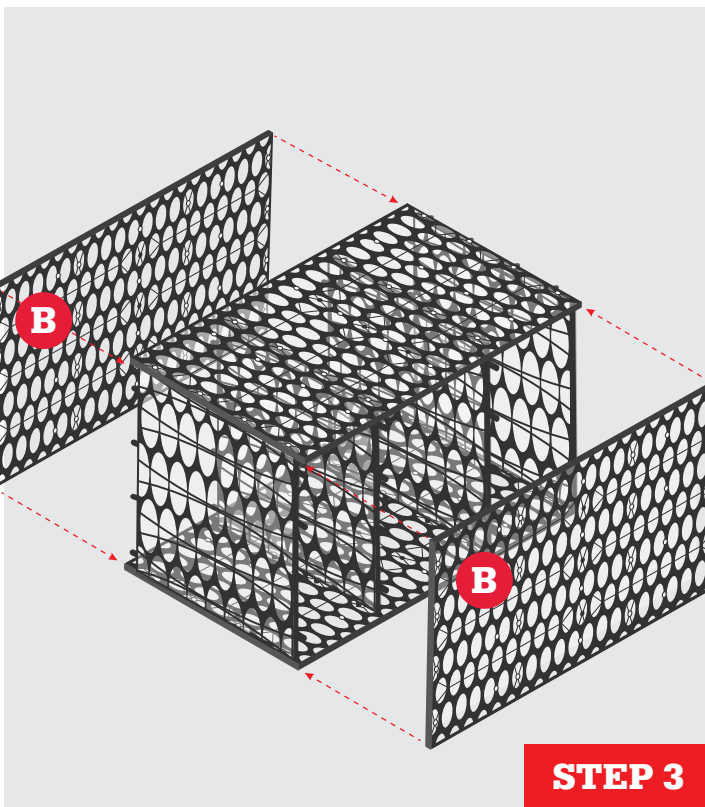

RAINSMART® 4 PLATE SINGLE MODULE ASSEMBLY

A Small Plates **B** Large Plates

0800 247 839 | WWW.CIRTEX.CO.NZ

Components you will need

4 Small Plates

4 Large Plates

1 Rubber Mallet