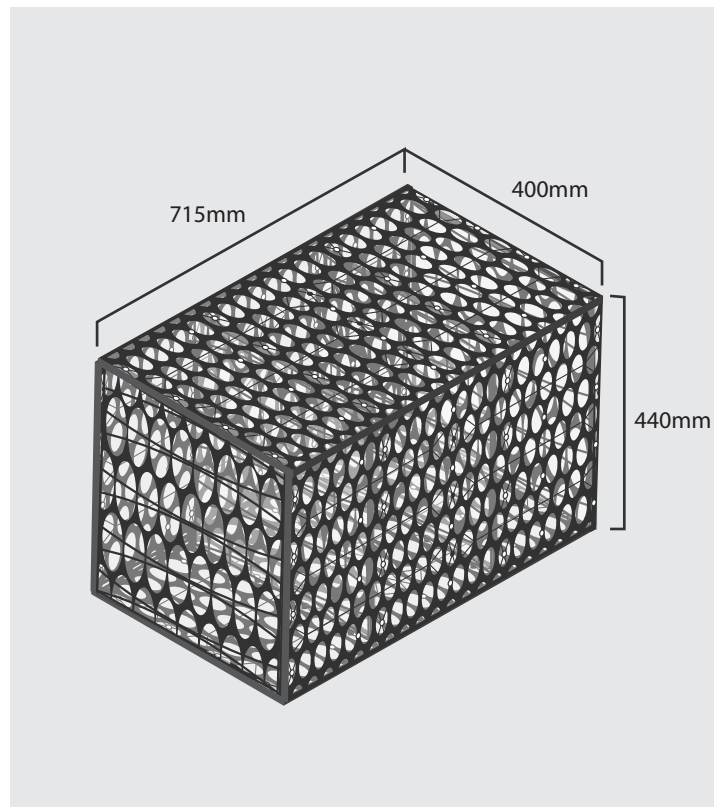

RAINSMART® 4 PLATE SINGLE MODULE ASSEMBLY

A Small Plates **B** Large Plates

0800 247 839 | WWW.CIRTEX.CO.NZ

Components you will need

4 Small Plates

4 Large Plates

1 Rubber Mallet