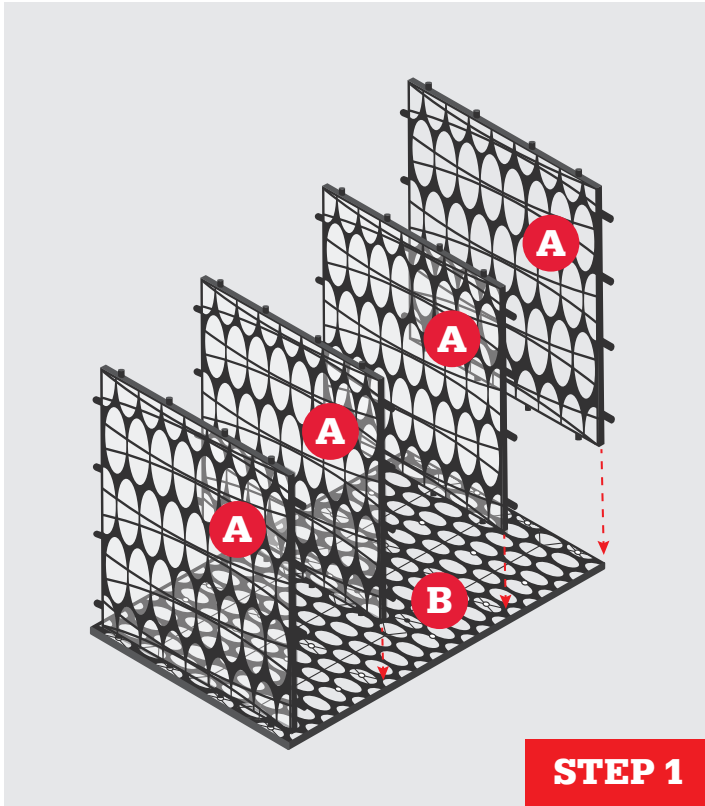

RAINSMART® 4 PLATE SINGLE MODULE ASSEMBLY

A Small Plates **B** Large Plates

0800 247 839 | WWW.CIRTEX.CO.NZ

Components you will need

4 Small Plates

4 Large Plates

1 Rubber Mallet