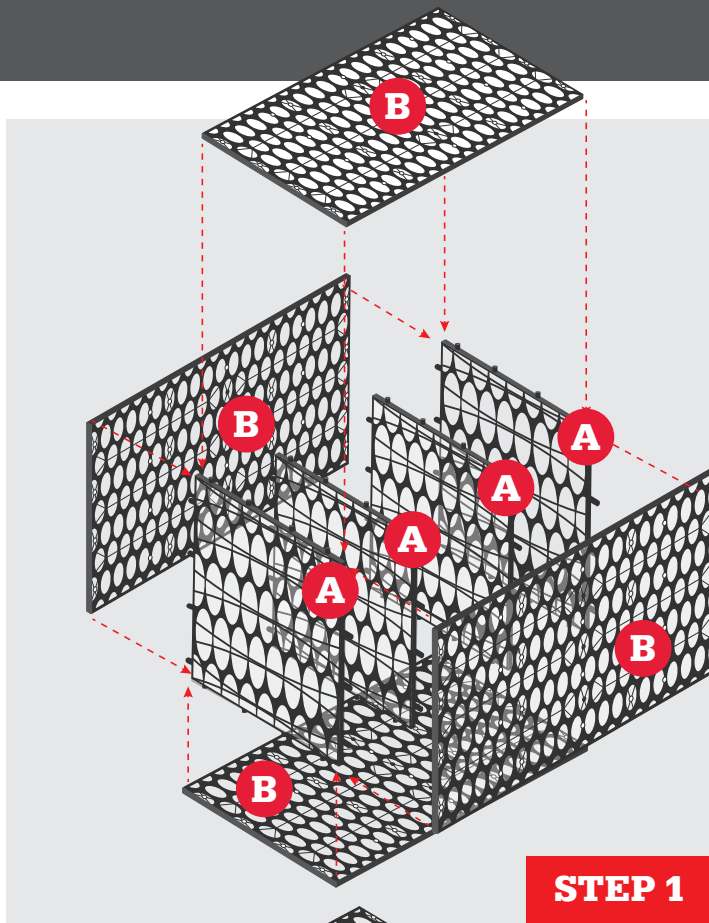

RAINSMART® 4 PLATE DOUBLE MODULE ASSEMBLY

Components you will need

8 Small Plates

7 Large Plates

1 Rubber Mallet