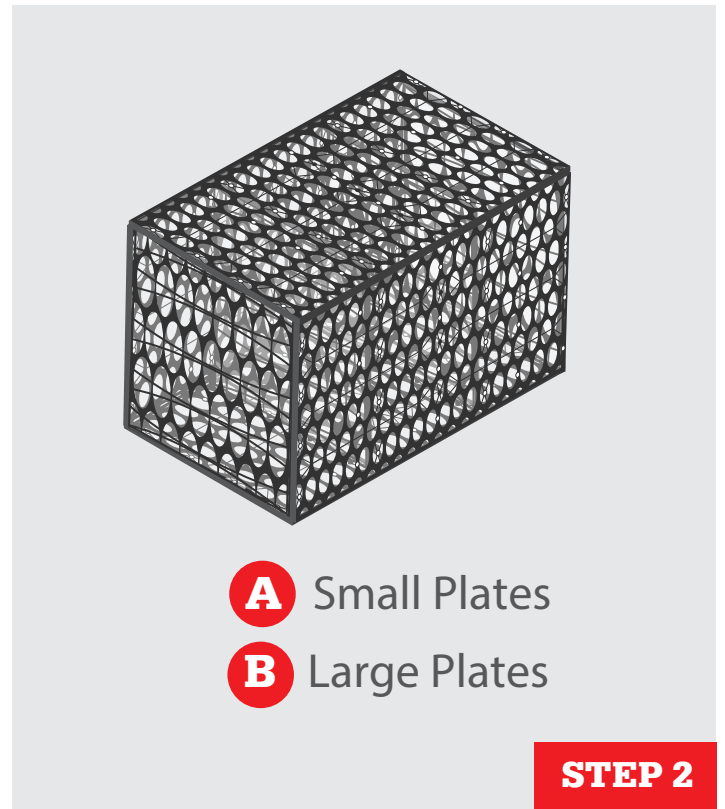

RAINSMART® 4 PLATE DOUBLE MODULE ASSEMBLY

Components you will need

8 Small Plates

7 Large Plates

1 Rubber Mallet