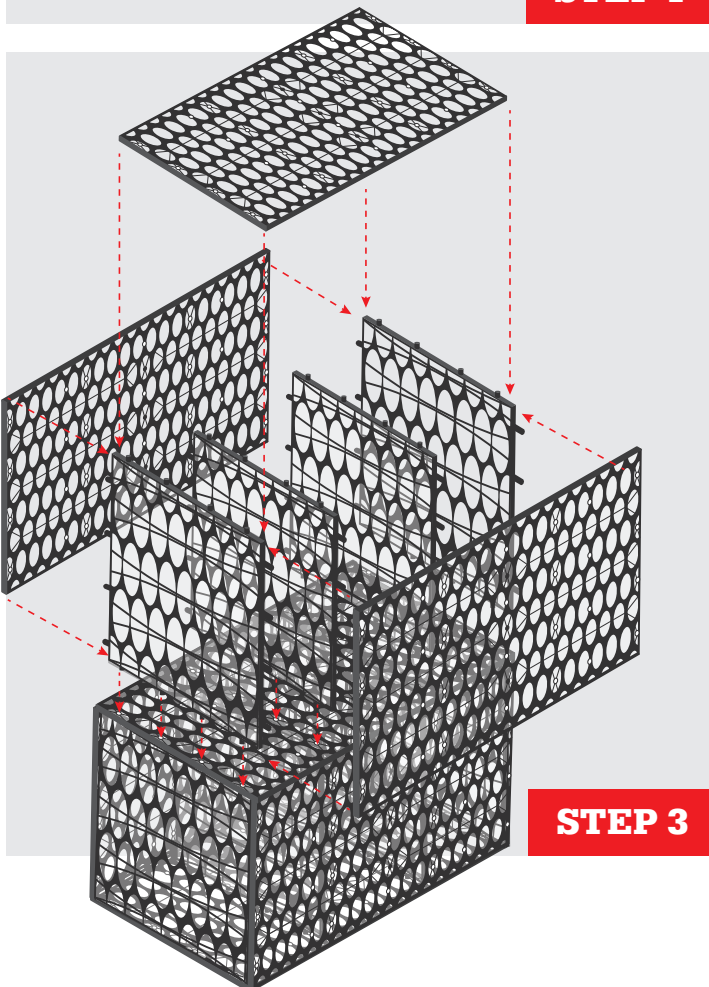

RAINSMART® 4 PLATE DOUBLE MODULE ASSEMBLY

Components you will need

8 Small Plates

7 Large Plates

1 Rubber Mallet