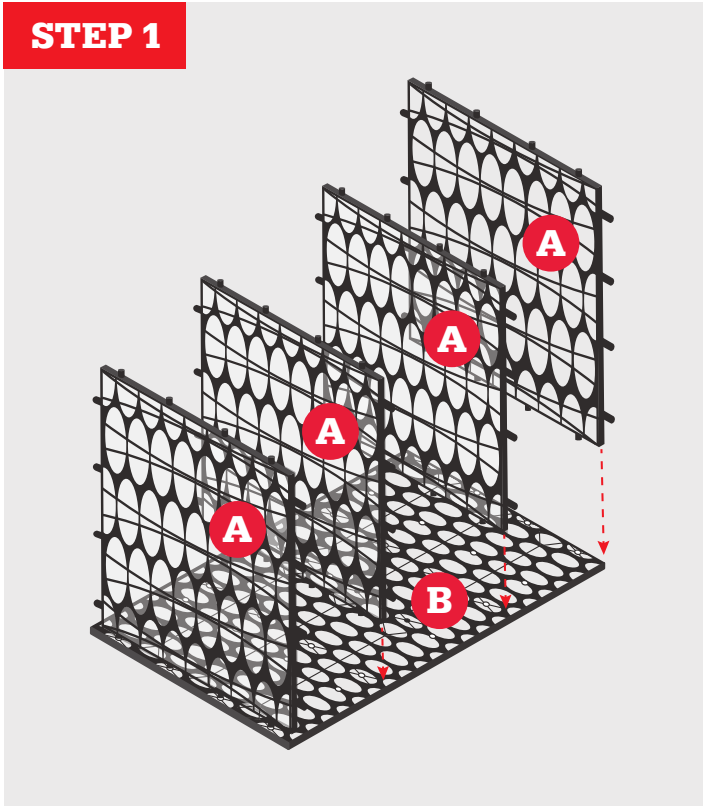

RAINSMART 4 PLATE SINGLE ELLIPSE™ TANK Assembly

STEP 1

STEP 2

STEP 3

A Large Plates **B** Small Plates

0800 247 839 | WWW.CIRTEX.CO.NZ

Components you will need

4 Small Plates

4 Large Plates

1 Rubber Mallet