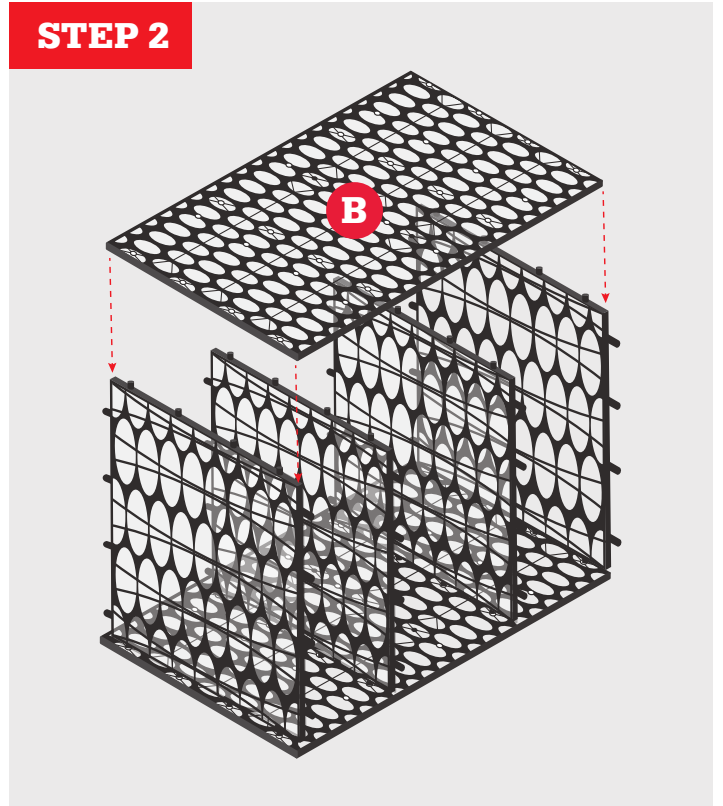

RAINSMART 4 PLATE SINGLE ELLIPSE™ TANK Assembly

STEP 1

STEP 2

STEP 3

A Large Plates **B** Small Plates

0800 247 839 | WWW.CIRTEX.CO.NZ

Components you will need

4 Small Plates

4 Large Plates

1 Rubber Mallet