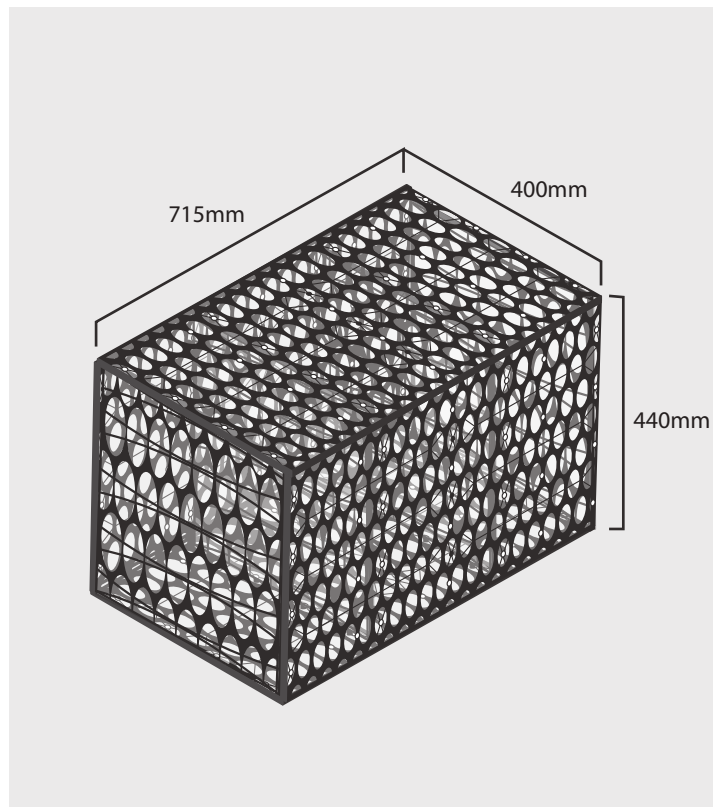

RAINSMART 4 PLATE SINGLE ELLIPSE™ TANK Assembly

STEP 1

STEP 2

STEP 3

A Large Plates **B** Small Plates

0800 247 839 | WWW.CIRTEX.CO.NZ

Components you will need

4 Small Plates

4 Large Plates

1 Rubber Mallet