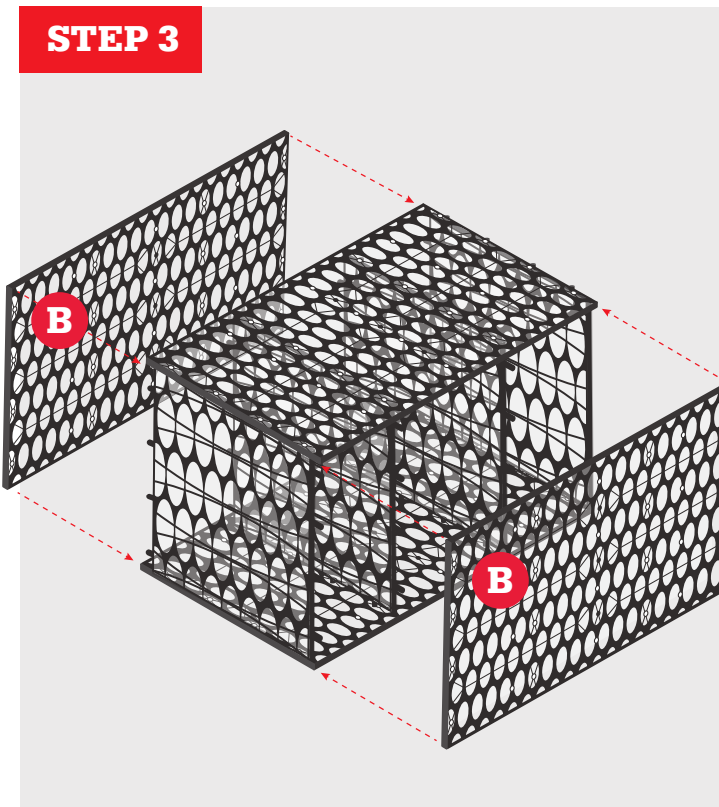

RAINSMART 4 PLATE SINGLE ELLIPSE™ TANK Assembly

STEP 1

STEP 2

STEP 3

A Large Plates **B** Small Plates

0800 247 839 | WWW.CIRTEX.CO.NZ

Components you will need

4 Small Plates

4 Large Plates

1 Rubber Mallet